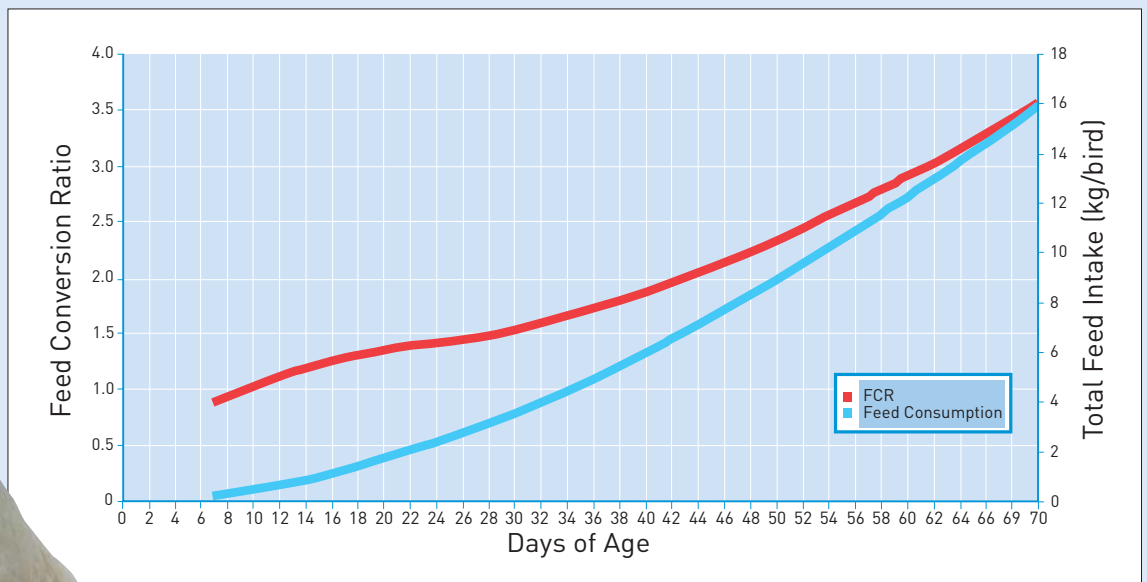

SM3 Heavy | Feed Consumption/Efficiency

Cherry Valley®

Cherry Valley Livestock Division | Cherry Valley Farms Limited | Rothwell, Market Rasen | Lincolnshire | LN7 6BJ | England.
Telephone: +44 (0)1472 371 271 | Facsimile: +44 (0)1472 371 987 | Email: international@cherryvalley.co.uk | www.cherryvalley.co.uk

Published by Cherry Valley Farms Ltd. All copyright reserved.