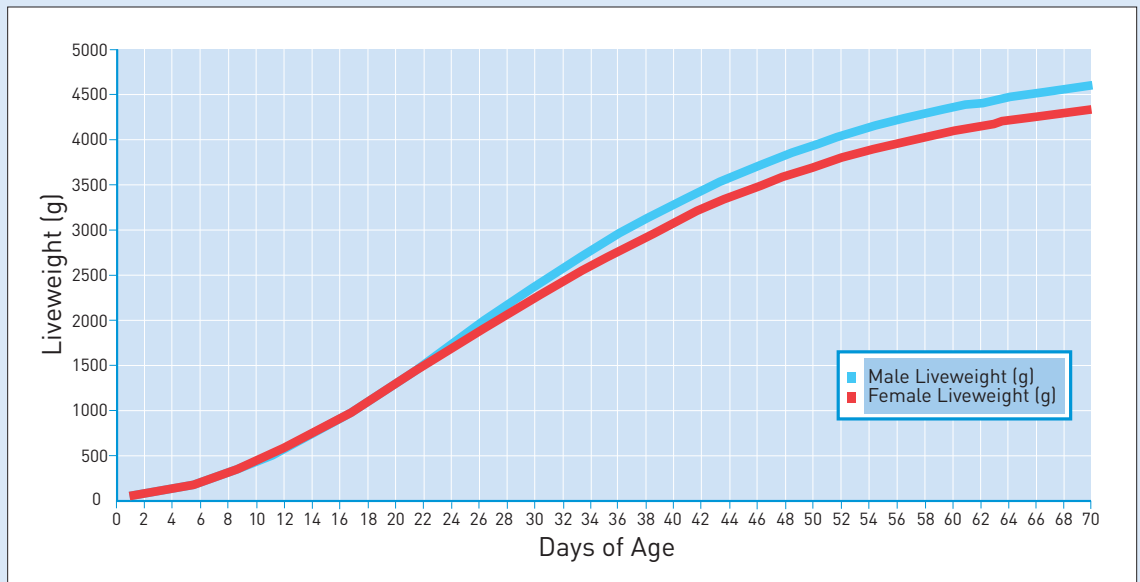

TECHNICAL DATA SHEET

SM3 Heavy | Growth Rate